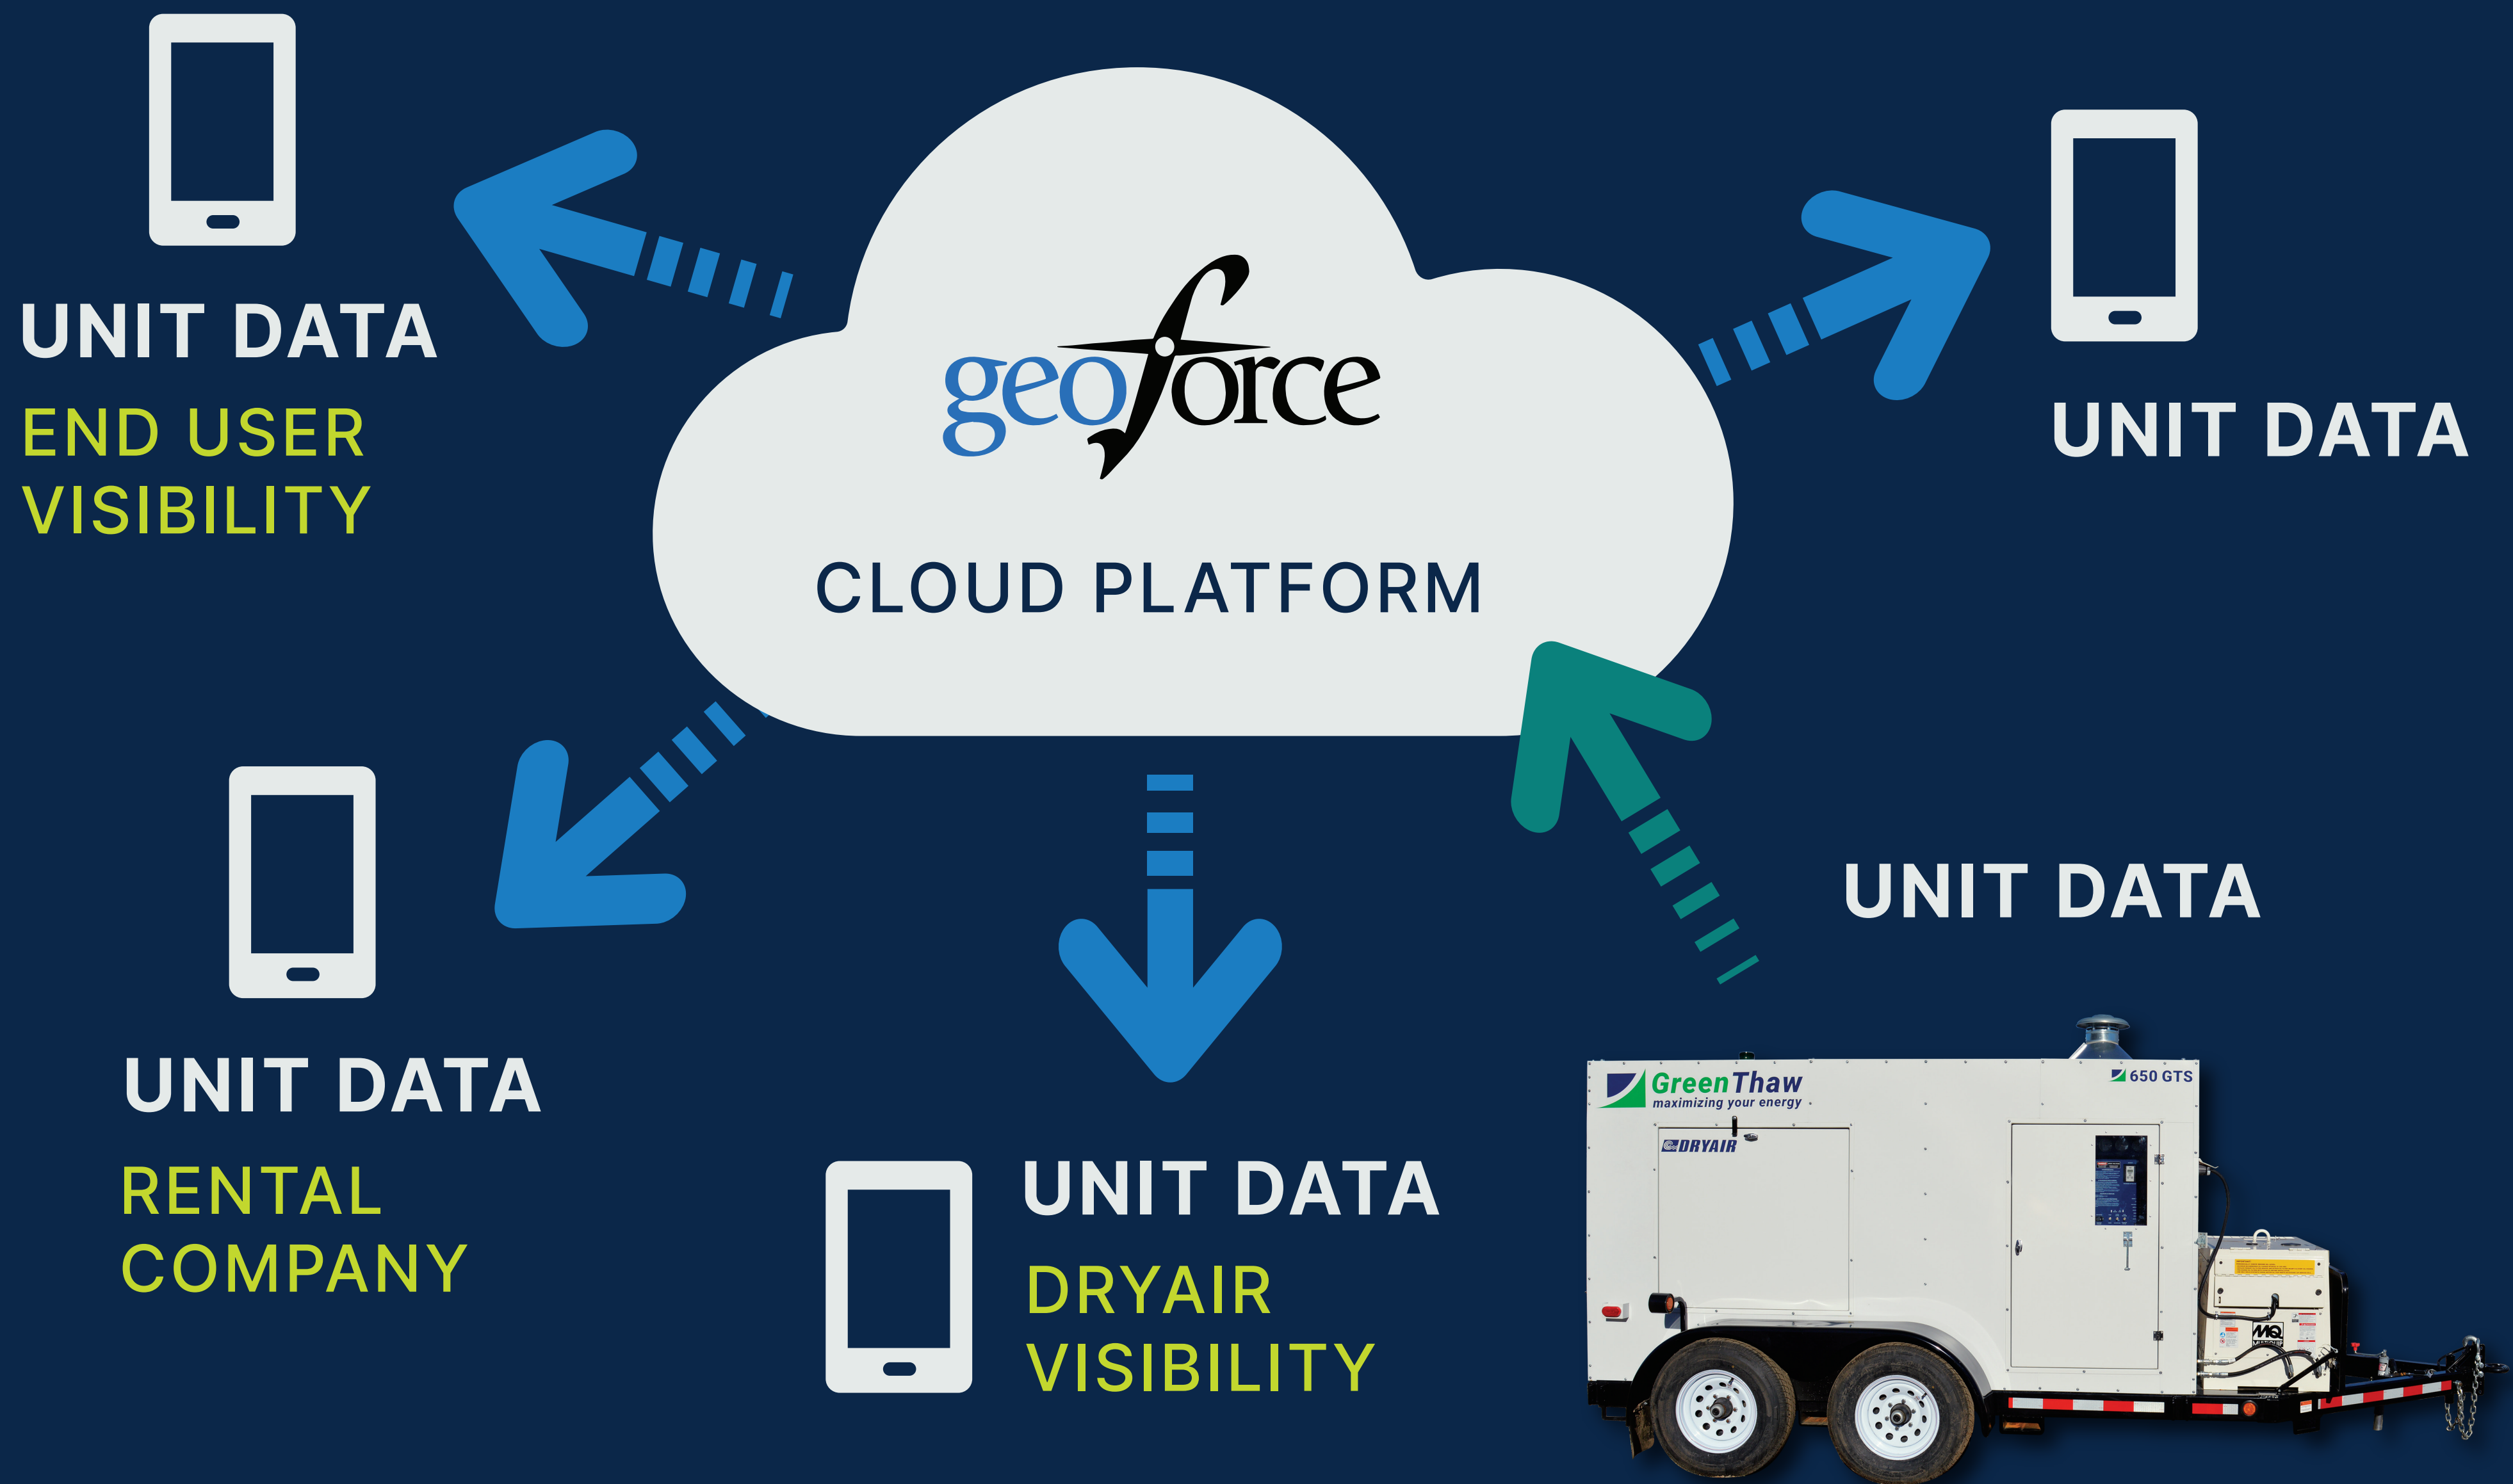

# GEOFORCE TELEMATIC SYSTEM MONITOR YOUR ASSETS 24/7

## MONITORED INFORMATION

OPERATING  
TEMPERATURE

OPERATING  
PRESSURE

GLOBAL  
POSITION

### OPERATING SIGNALS

Cellular + Satellite

### GEOFORCE'S TRAKOPOLIS SOFTWARE ADDITIONAL CAPABILITIES:

API data transfer  
Operation can be viewed by multiple parties  
Monitoring additional fleet assets