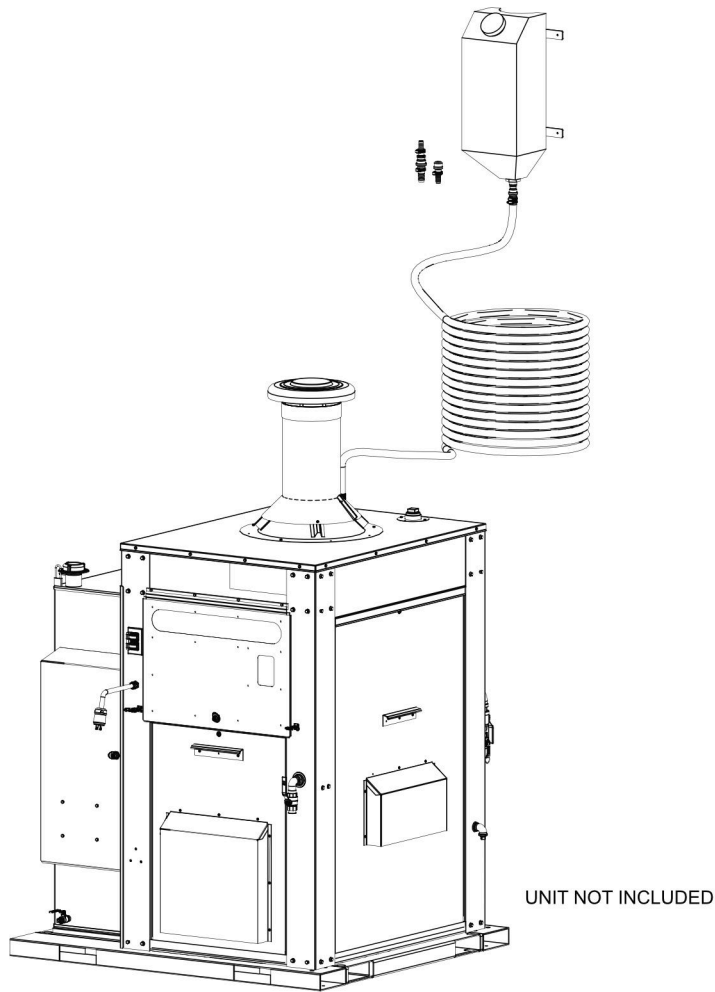

DRYAIR MANUFACTURING CORP.
PO BOX 126, 400 SERVICE ROAD
ST. BRIEUX, SK S0K 3V0
CANADA
www.dryair.ca

Tel: 1 (306) 275-4848
Toll-Free: 1 (888) 750-1700
Fax: 1 (306) 275-4664
Email: parts@dryair.ca