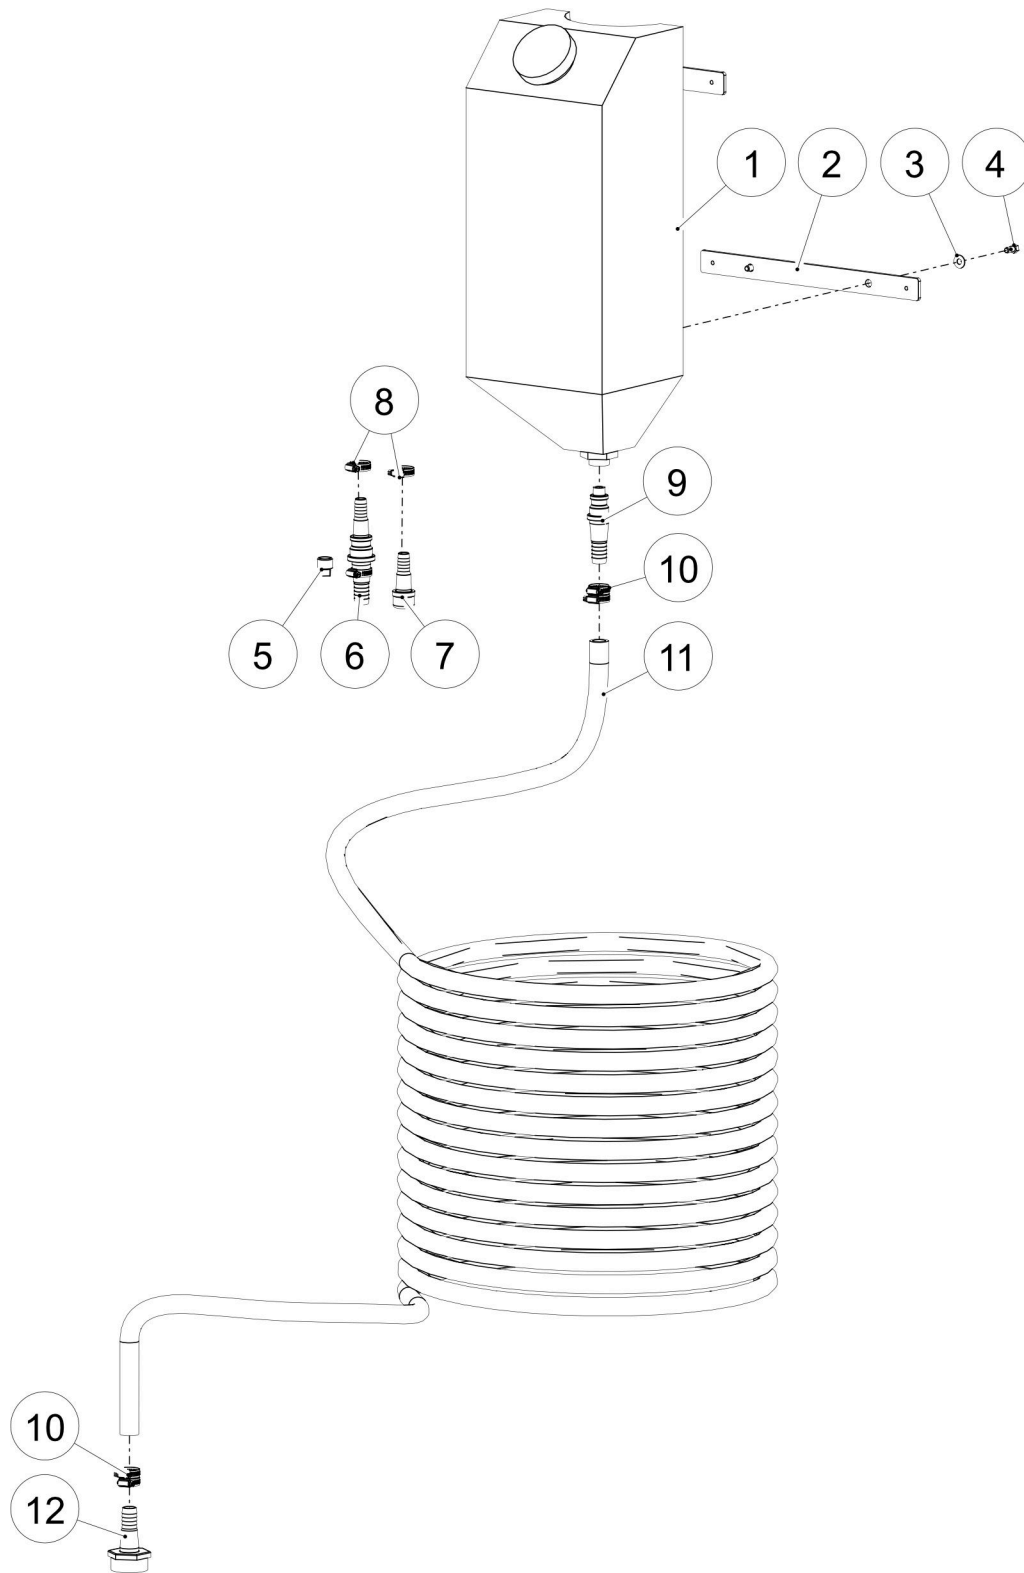

Heat

Dry

Thaw

Cure

# PARTS CATALOGUE

## Glycol Reservoir Extension Components

PAGE: 1.1.2

Item No.	Part No.	Description	Qty.
1	016-700145	TANK GLY 3/8INSR 2-1/4VENT AG BLDG	1
2	010-703264	STRAP GLY RSVR TANK 18IN	2
3	001-700719	WSHR FLT 3/8 PLD	4
4	001-700434	BOLT 3/8X3/4 PLD GR5	4
5	011-702703	PLUG BRS 3/4 NPT SQ HD	1
6	018-901205	PKG ADPTR 1X3/4 HOSE	1
7	018-703669	PKG PLMB GLY TANK VENT PLUG	1
8	001-701890	CLP HOSE 1-1/4 SIZE 12	3
9	018-703667	PKG PLMB RESV TANK ADPT	1
10	001-700275	CLP HOSE HAS16 SLTD HEX HD SS	4
11	013-701100	HOSE 1 300PSI AIR 50FT LN EPDM T/C	1
12	018-703668	PKG PLMB GLY TANK ADPT	1
		The following components may not be shown	
	010-703264	STRAP GLY RSVR TANK 18IN	2